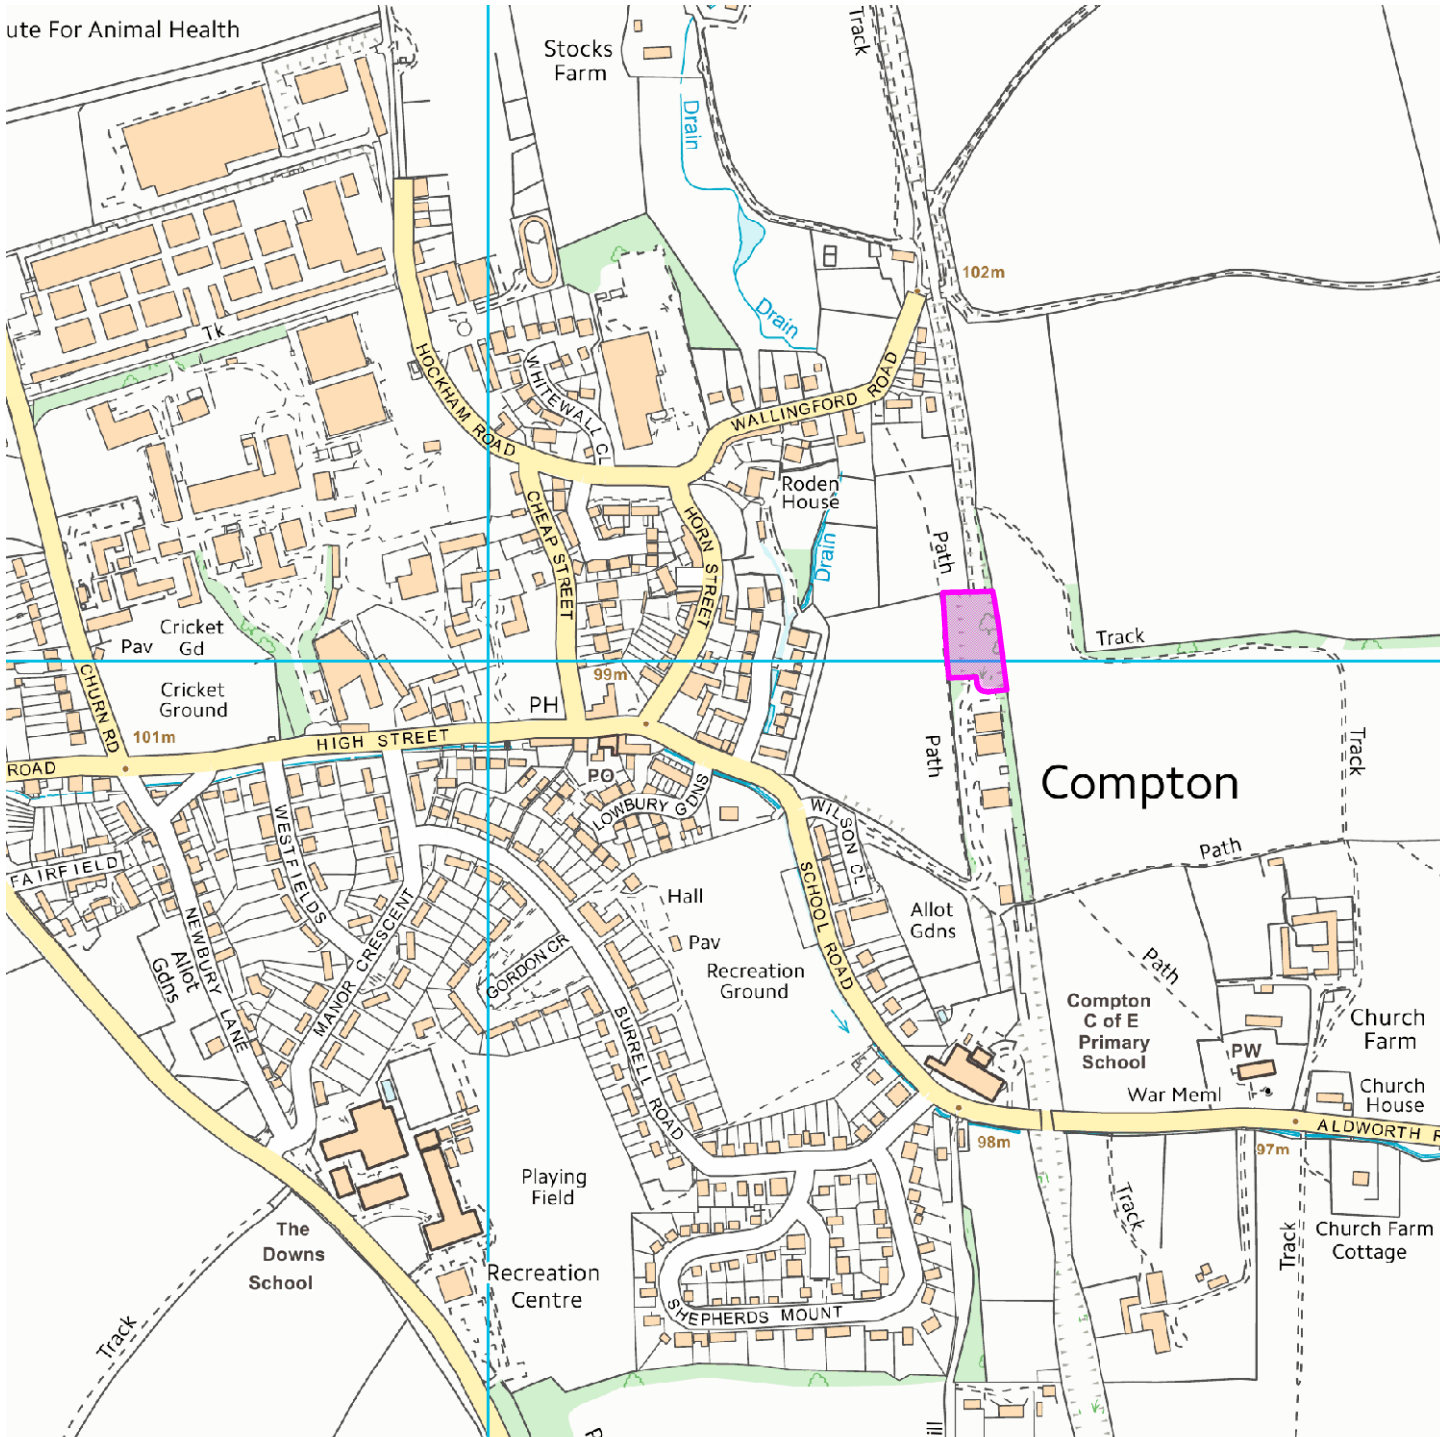

17/03285/FUL

Old Station Business Park, Wilson Close, Compton, RG20 6NE

Map Centre Coordinates :

Scale : 1:6159

Reproduced from the Ordnance Survey map with the permission of the Controller of Her Majesty's Stationery Office © Crown Copyright 2003.

Unauthorised reproduction infringes Crown Copyright and may lead to prosecution or civil proceedings.

Organisation	West Berkshire Council
Department	
Comments	Not Set
Date	08 February 2018
SLA Number	0100024151